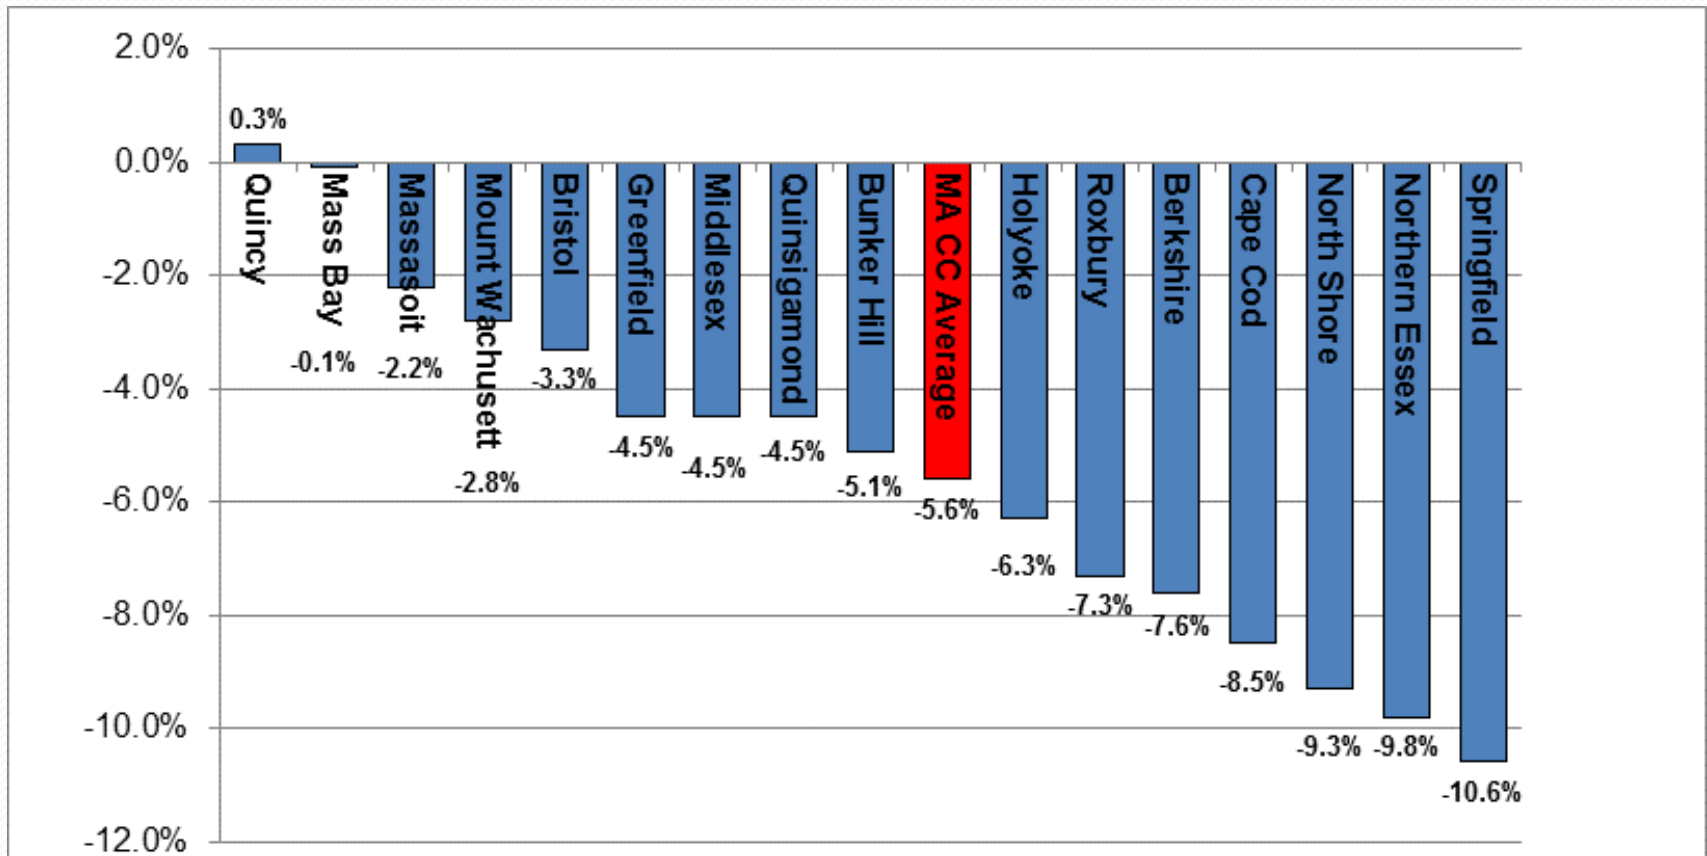

Chart of the Month: Massachusetts Public Community Colleges: % Change in Headcount, Fall 2015 to Fall 2016

Source: Quincy College Office of Institutional Research and MA Department of Higher Education,
<http://www.mass.edu/datacenter/access/CCFallUndHC.asp>