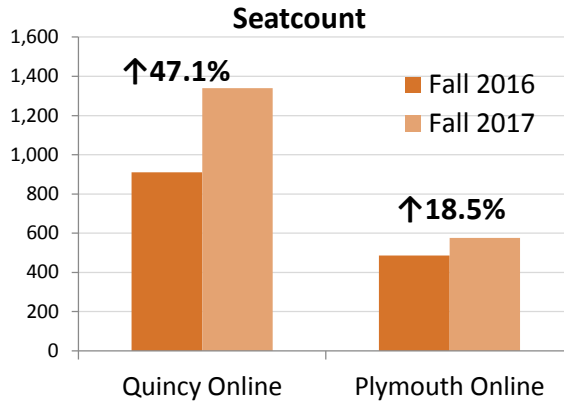

CHART OF THE MONTH

YEAR-TO-YEAR ONLINE ENROLLMENT REPORT – SEPTEMBER 2017

Quincy College Online Overall

Enrollment snapshot taken September 25th in both 2016 and 2017 for year-to-year comparison.

Headcount is unduplicated for each campus (Quincy + Plymouth does not equal the Online Total). This is because some students take online courses at both campuses.