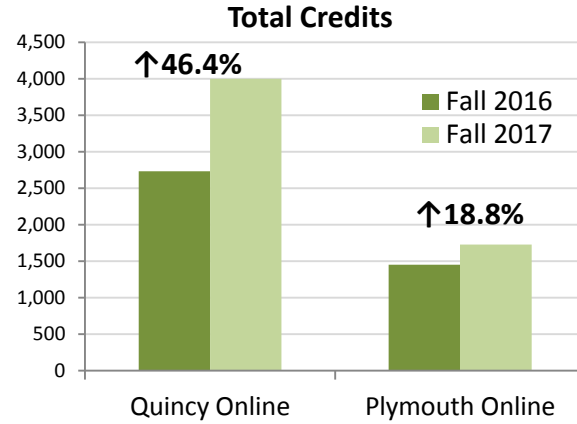

CHART OF THE MONTH

YEAR-TO-YEAR ONLINE ENROLLMENT REPORT – SEPTEMBER 2017

Quincy College Online Overall

Enrollment snapshot taken September 25th in both 2016 and 2017 for year-to-year comparison.

Headcount is unduplicated for each campus (Quincy + Plymouth does not equal the Online Total). This is because some students take online courses at both campuses.