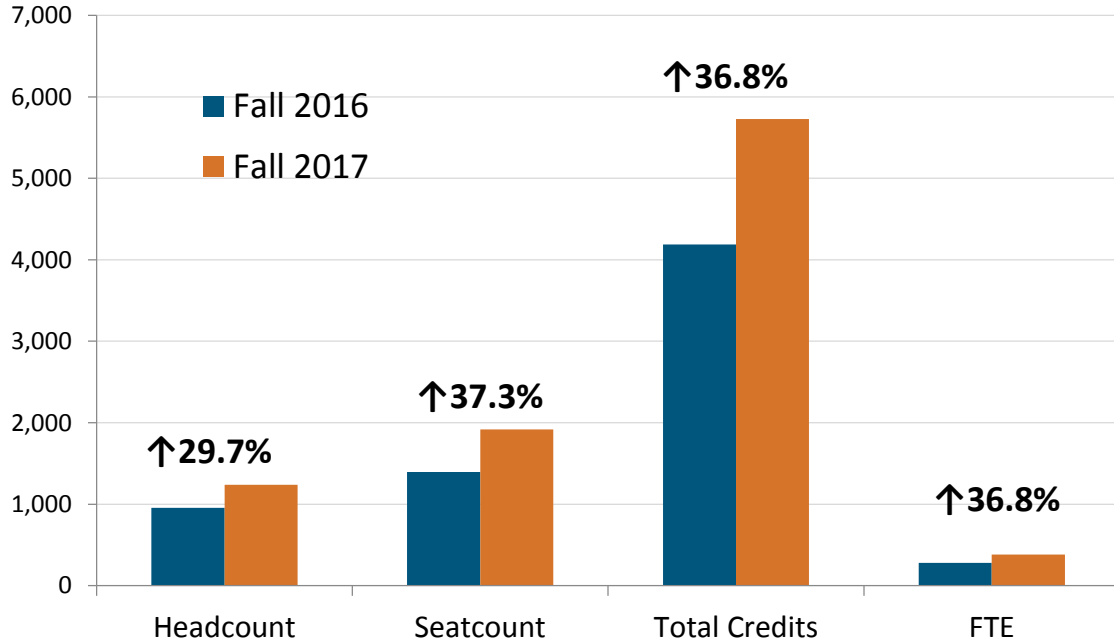

Quincy College Online Overall

Enrollment snapshot taken September 25th in both 2016 and 2017 for year-to-year comparison.

Headcount is unduplicated for each campus (Quincy + Plymouth does not equal the Online Total). This is because some students take online courses at both campuses.