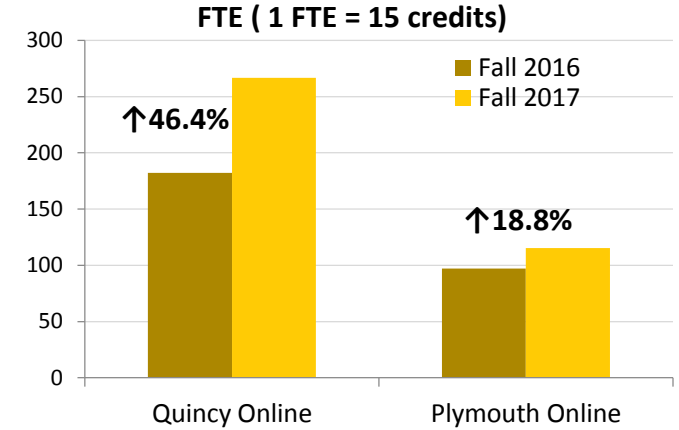

CHART OF THE MONTH

YEAR-TO-YEAR ONLINE ENROLLMENT REPORT – SEPTEMBER 2017

Quincy College Online Overall

Enrollment snapshot taken September 25th in both 2016 and 2017 for year-to-year comparison.

Headcount is unduplicated for each campus (Quincy + Plymouth does not equal the Online Total). This is because some students take online courses at both campuses.