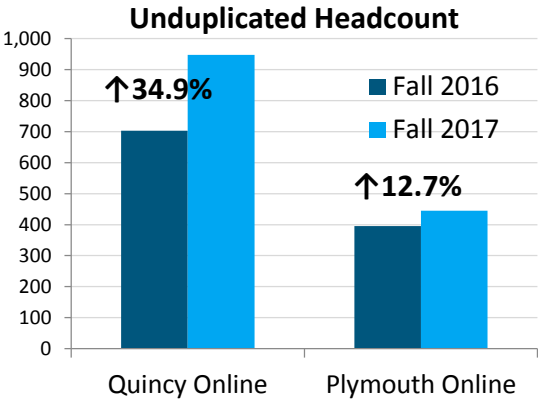

CHART OF THE MONTH

YEAR-TO-YEAR ONLINE ENROLLMENT REPORT – SEPTEMBER 2017

Quincy College Online Overall

Enrollment snapshot taken September 25th in both 2016 and 2017 for year-to-year comparison.

Headcount is unduplicated for each campus (Quincy + Plymouth does not equal the Online Total). This is because some students take online courses at both campuses.