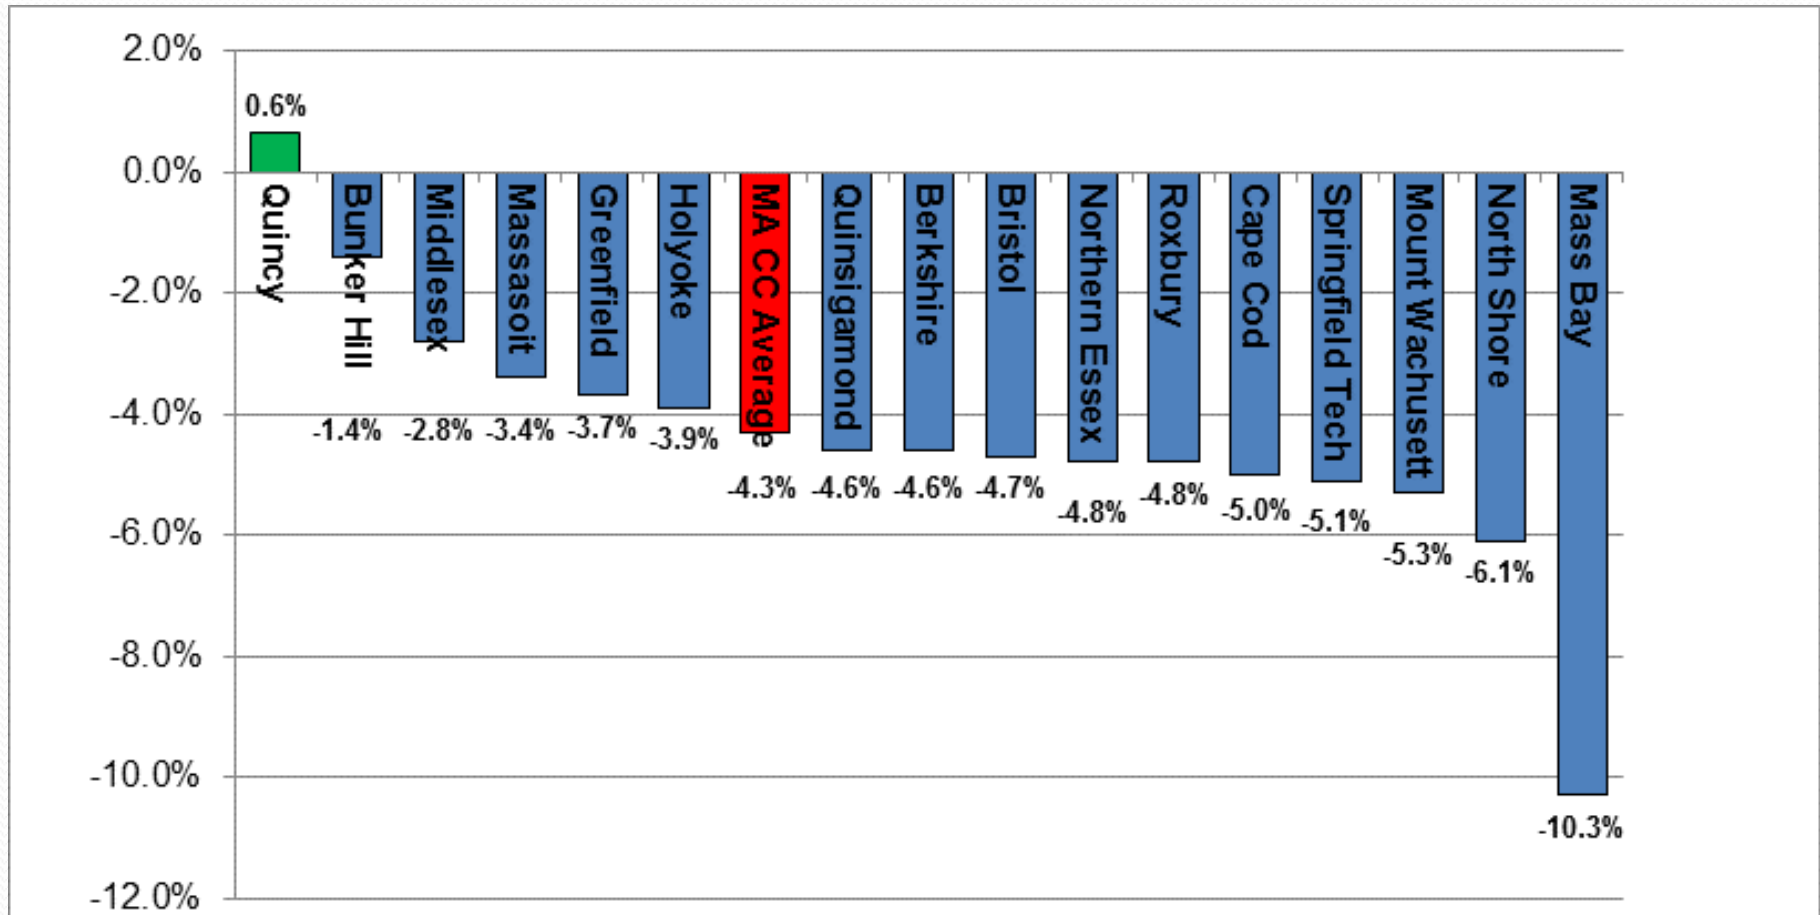

Massachusetts Public Community Colleges: % Change in Headcount, Fall 2014 to Fall 2015

Source: Quincy College Office of Institutional Research and MA Department of Higher Education, Highlights: 2015 Enrollment Estimates, presented at the Board of Higher Education Meeting on October 27, 2015